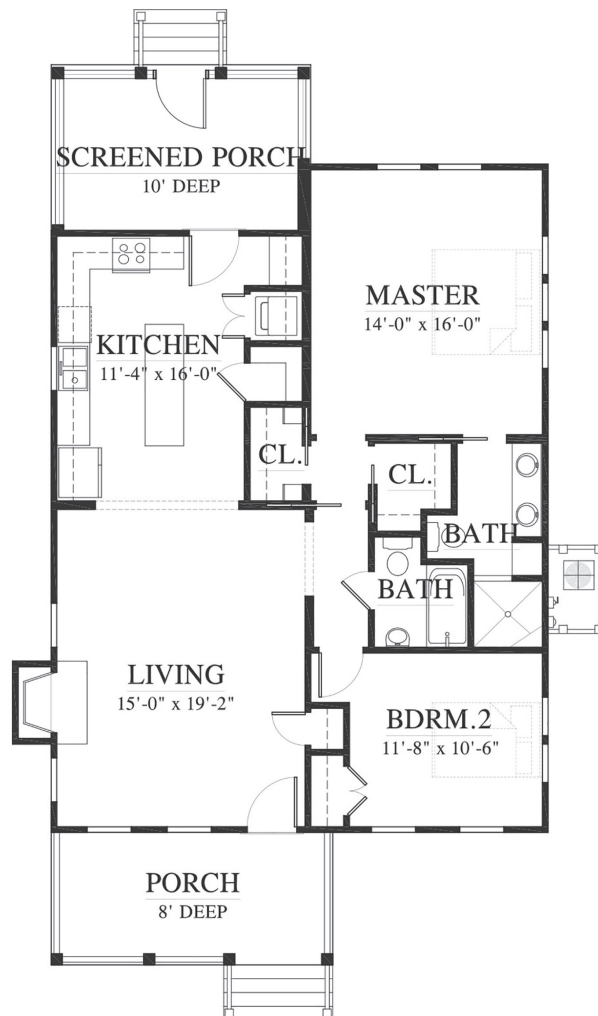

Ballast Creek Cottage

Bedrooms: 2
 Full Baths: 2
 Half Baths:
 Sq Ft: 1150
 Width: 30'
 Depth: 54'
 Setback:
 Price: (without homesite)

Dated: _____

Please note: Builder plans and specifications may vary from information represented here. **Due to the frequency of changes in building material and supply costs prices represented here are subject to change at any time.** Interested parties are advised to independently verify this information through personal inspection or with appropriate professionals. The listing broker, nor their agents or subagents are responsible for the accuracy of the information. HARB approval process required to build. Plans may be lot specific; setbacks may vary. Square footage is approximate. All rights are reserved by the originating designer, architect or architectural firm. Plans may not be reproduced, copied, altered, distributed, stored or transferred in any form without express written consent. Equal Housing Opportunity. Void where prohibited by law.