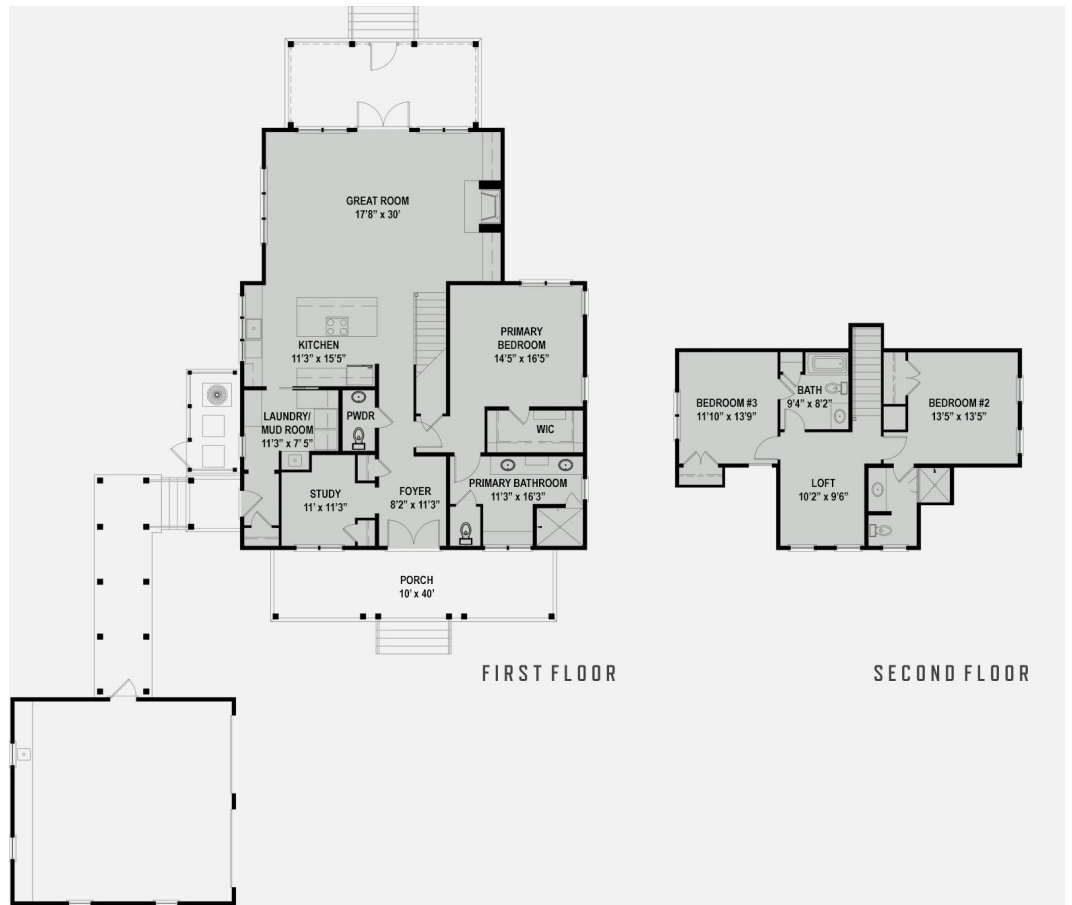

The Pearl Harbor

Bedrooms: 3
Full Baths: 3
Half Baths: 1
Sq Ft: 2441
Width: 46'
Depth: 68'8"
Setback:
Price: (without homesite)

Dated: _____

Please note: Builder plans and specifications may vary from information represented here. **Due to the frequency of changes in building material and supply costs prices represented here are subject to change at any time.** Interested parties are advised to independently verify this information through personal inspection or with appropriate professionals. The listing broker, nor their agents or subagents are responsible for the accuracy of the information. HARB approval process required to build. Plans may be lot specific; setbacks may vary. Square footage is approximate. All rights are reserved by the originating designer, architect or architectural firm. Plans may not be reproduced, copied, altered, distributed, stored or transferred in any form without express written consent. Equal Housing Opportunity. Void where prohibited by law.